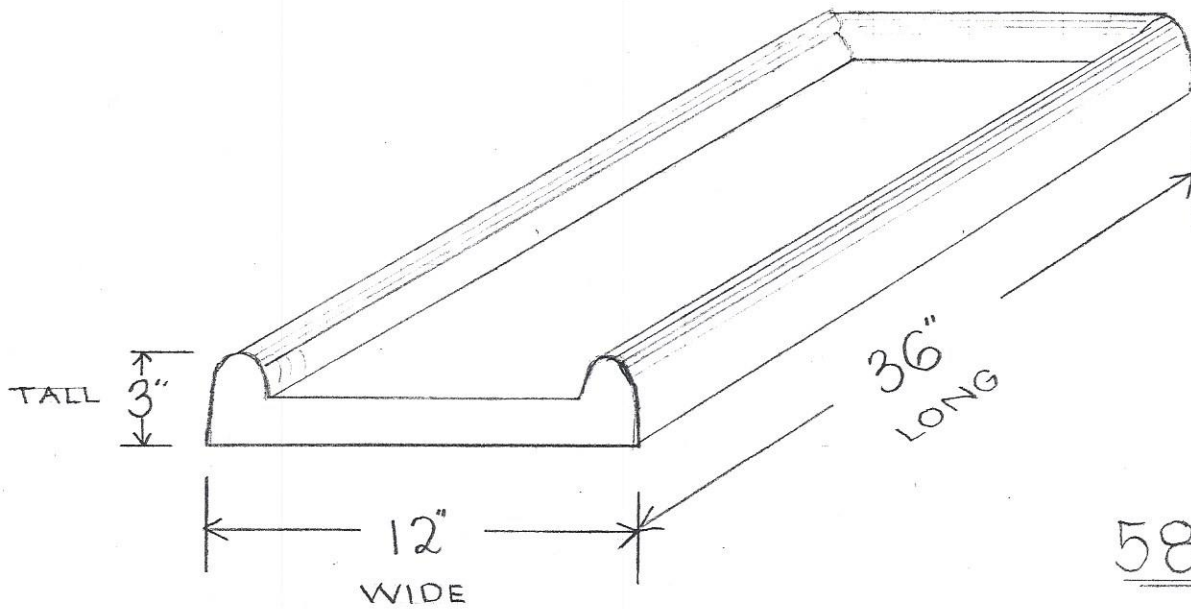

# Splash Block

CONCRETE

58 pounds

LISTER INDUSTRIES  
DES MOINES, IOWA

300 N.W. 48th. PL.  
244-3149